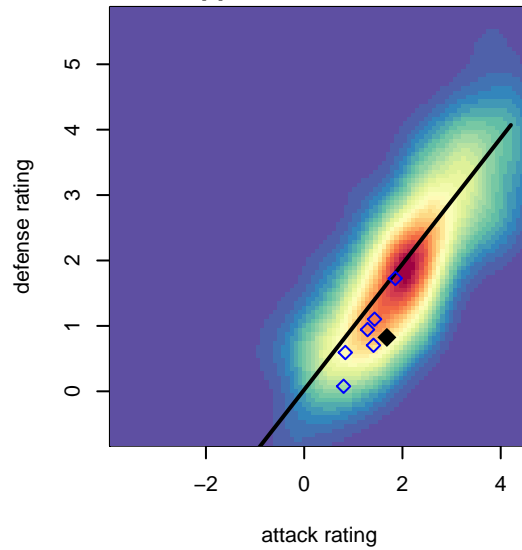

# Twin Falls Rapids G00

, ID  
G00 total strength=1162  
attack=5.38 defense=2.28  
spr league = Spr Idaho D3 U15 B U15

alt names used:  
TF RAPIDS U15G

Venues played:  
2015 Spr Idaho D3 U15 B U15

**attack and defense variance (black dot)  
relative to other teams  
and top 10 in region**

**attack and defense rating  
relative to others at age  
and all opponents in last 13 months**

**attack and defense rating  
relative to others at age  
and all opponents in last 13 months**

**Performance relative to 13 month average**

**Performance relative to 13 month average**

Distribution of opponents  
 Red = Lose zone, Blue = Win zone, Green = Even  
 Black line separates win/lose zones

lot. A=Neither has attack advantage, B=Opponent has both attack and defense advantage, C=Opponent has both attack and defense disadvantage, D=Both have