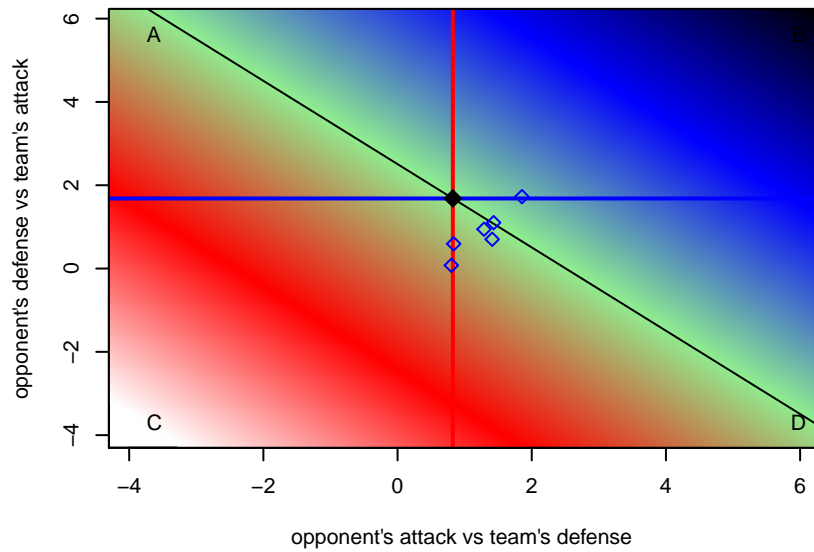

# Twin Falls Rapids G00

, ID  
G00 total strength=1162  
attack=5.38 defense=2.28  
spr league = Spr Idaho D3 U15 B U15

alt names used:  
TF RAPIDS U15G

Venues played:  
2015 Spr Idaho D3 U15 B U15

**attack and defense variance (black dot)  
relative to other teams  
and top 10 in region**

**attack and defense rating  
relative to others at age  
and all opponents in last 13 months**

**attack and defense rating  
relative to others at age  
and all opponents in last 13 months**

**Performance relative to 13 month average**

**Performance relative to 13 month average**

Distribution of opponents  
 Red = Lose zone, Blue = Win zone, Green = Even  
 Black line separates win/lose zones

lot. A=Neither has attack advantage, B=Opponent has both attack and defense advantage, C=Opponent has both attack and defense disadvantage, D=Both have