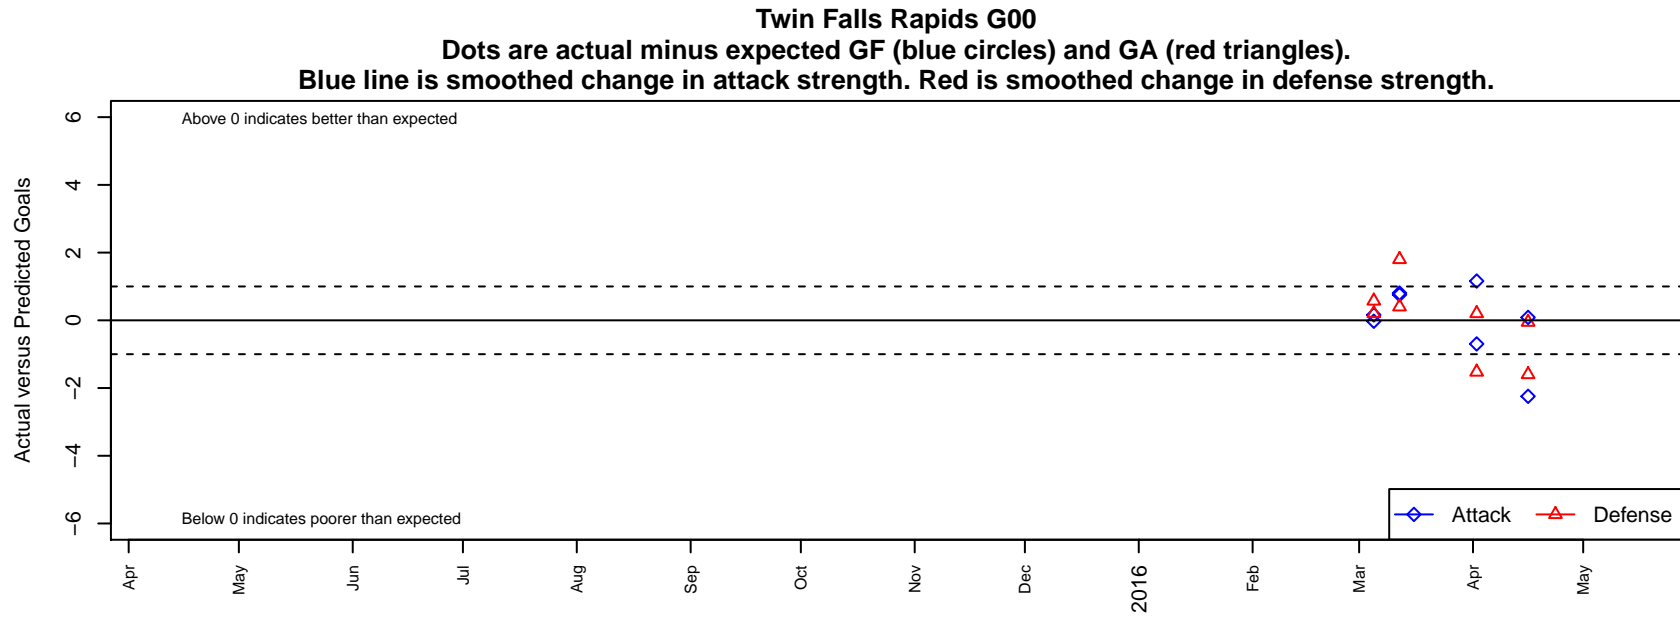

# Twin Falls Rapids G00

, ID  
G00 total strength=1162  
attack=5.38 defense=2.28  
spr league = Spr Idaho D3 U15 B U15

alt names used:  
TF RAPIDS U15G

Venues played:  
2015 Spr Idaho D3 U15 B U15

**attack and defense variance (black dot)  
relative to other teams  
and top 10 in region**

**attack and defense rating  
relative to others at age  
and all opponents in last 13 months**

**attack and defense rating  
relative to others at age  
and all opponents in last 13 months**

**Performance relative to 13 month average**

**Performance relative to 13 month average**

Distribution of opponents  
 Red = Lose zone, Blue = Win zone, Green = Even  
 Black line separates win/lose zones

lot. A=Neither has attack advantage, B=Opponent has both attack and defense advantage, C=Opponent has both attack and defense disadvantage, D=Both have